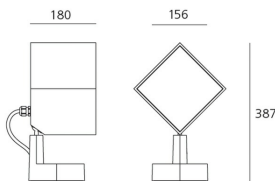

ТЕХНИЧЕСКИЕ ДАННЫЕ ПРОДУКТА

Epulo 18 - 3000K - 6° - Grey

ДИЗАЙН:

Ernesto Gismondi
2012

МАТЕРИАЛЫ:

ОПИСАНИЕ:

Light fixture with adjustable direct emission, with high-performance LED light sources. Floor, wall and eaves installation. 2 sizes: Epulo 13 and Epulo 18. Available in two finishes: grey-white painted and anthracite grey painted. Composed by lighting unit, terminal board and fixing bracket. Rotation on the base +/-180°, side body tilt +/-45° and front body tilt +/-90° by means of a spherical joint allowing an accurate adjustment. Body and terminal board in EN AB44100 aluminium, fixing bracket in stainless steel, silicone gaskets. Electronic ballast integrated in the body. Silkscreened tempered glass siliconed flush with the body to avoid backwater. IP67 connector for electric connection to the mains, it can be housed in the terminal board compartment and is suitable for cables with a diameter of 5-13.5mm. PMMA lenses in 3 different versions of beams. White monochromatic LEDs available in 3 colour temperatures: Warm = 3000K Neutral = 4000K Cold = 6000K Screws in AISI 316 stainless steel. The components in die-cast aluminium and the steel bracket are painted with 3-stage outdoor treatment: nanotechnologies, antioxidant primer, polyester paint. Technical features of light fixtures in compliance with EN60598-1 and part 2-5. IP Rating IP65. Insulation class I.

Наименование продукции: Epulo 18 - 3000K - 6° - Grey
 Код: T418810W00
 Цвет: Grey
 Серии: Outdoor

РАЗМЕРЫ

Длина: cm 25.7
 Ширина: cm 18
 Высота: cm 38.7
 Ударопрочность: IK06
 тест раскаленной проволокой: NA °

ЛАМПЫ ВКЛЮЧЕНЫ В КОМПЛЕКТ

Категория: LED
 Ватт: 37W
 Световой поток (lm): 1939lm
 Количество: 1 x 16
 Типология: 1
 Цветовая температура (K): 3000K
 Класс: A

LUMINAIR

Watt: 37W
 Напряжение: 220V-240 V

РАЗМЕРЫ