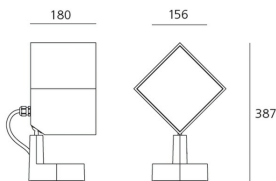

ТЕХНИЧЕСКИЕ ДАННЫЕ ПРОДУКТА

Epulo 18 - 3000K - 6° - Grey antracite

ДИЗАЙН:

Ernesto Gismondi
2012

МАТЕРИАЛЫ:

ОПИСАНИЕ:

Light fixture with adjustable direct emission, with high-performance LED light sources. Floor, wall and eaves installation. 2 sizes: Epulo 13 and Epulo 18. Available in two finishes: grey-white painted and anthracite grey painted. Composed by lighting unit, terminal board and fixing bracket. Rotation on the base +/-180°, side body tilt +/-45° and front body tilt +/-90° by means of a spherical joint allowing an accurate adjustment. Body and terminal board in EN AB44100 aluminium, fixing bracket in stainless steel, silicone gaskets. Electronic ballast integrated in the body. Silkscreened tempered glass siliconed flush with the body to avoid backwater. IP67 connector for electric connection to the mains, it can be housed in the terminal board compartment and is suitable for cables with a diameter of 5-13.5mm. PMMA lenses in 3 different versions of beams. White monochromatic LEDs available in 3 colour temperatures: Warm = 3000K Neutral = 4000K Cold = 6000K Screws in AISI 316 stainless steel. The components in die-cast aluminium and the steel bracket are painted with 3-stage outdoor treatment: nanotechnologies, antioxidant primer, polyester paint. Technical features of light fixtures in compliance with EN60598-1 and part 2-5. IP Rating IP65. Insulation class I.

ВЫБРАТЬ

LED

Grey antracite

КОД ПРОДУКТА

T418810W10

Вид светового потока

ТЕХНИЧЕСКИЕ ДАННЫЕ

ХАРАКТЕРИСТИКИ

Наименование продукции: Epulo 18 - 3000K - 6° -
Grey antracite
Код: T418810W10
Цвет: Grey antracite
Серии: Outdoor

РАЗМЕРЫ

Длина: cm 25.7
Ширина: cm 18
Высота: cm 38.7
Ударопрочность:
тест раскаленной
проволокой: IK06
NA °

ЛАМПЫ ВКЛЮЧЕНЫ В КОМПЛЕКТ