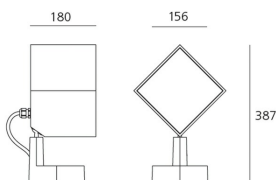

#### ОПИСАНИЕ:

Light fixture with adjustable direct emission, with high-performance LED light sources. Floor, wall and eaves installation. 2 sizes: Epulo 13 and Epulo 18. Available in two finishes: grey-white painted and anthracite grey painted. Composed by lighting unit, terminal board and fixing bracket. Rotation on the base +/-180°, side body tilt +/-45° and front body tilt +/-90° by means of a spherical joint allowing an accurate adjustment. Body and terminal board in EN AB44100 aluminium, fixing bracket in stainless steel, silicone gaskets. Electronic ballast integrated in the body. Silkscreened tempered glass siliconed flush with the body to avoid backwater. IP67 connector for electric connection to the mains, it can be housed in the terminal board compartment and is suitable for cables with a diameter of 5-13.5mm. PMMA lenses in 3 different versions of beams. White monochromatic LEDs available in 3 colour temperatures: Warm = 3000K Neutral = 4000K Cold = 6000K Screws in AISI 316 stainless steel. The components in die-cast aluminium and the steel bracket are painted with 3-stage outdoor treatment: nanotechnologies, antioxidant primer, polyester paint. Technical features of light fixtures in compliance with EN60598-1 and part 2-5. IP Rating IP65. Insulation class I.

##### РАЗМЕРЫ

Длина: cm 25.7  
 Ширина: cm 18  
 Высота: cm 38.7  
 Ударопрочность: IK06  
 тест раскаленной проволокой: NA °

##### РАЗМЕРЫ