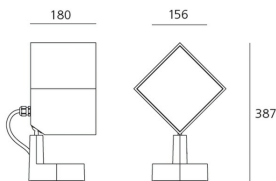

#### ОПИСАНИЕ:

Light fixture with adjustable direct emission, with high-performance LED light sources. Floor, wall and eaves installation. 2 sizes: Epulo 13 and Epulo 18. Available in two finishes: grey-white painted and anthracite grey painted. Composed by lighting unit, terminal board and fixing bracket. Rotation on the base +/-180°, side body tilt +/-45° and front body tilt +/-90° by means of a spherical joint allowing an accurate adjustment. Body and terminal board in EN AB44100 aluminium, fixing bracket in stainless steel, silicone gaskets. Electronic ballast integrated in the body. Silkscreened tempered glass siliconed flush with the body to avoid backwater. IP67 connector for electric connection to the mains, it can be housed in the terminal board compartment and is suitable for cables with a diameter of 5-13.5mm. PMMA lenses in 3 different versions of beams. White monochromatic LEDs available in 3 colour temperatures: Warm = 3000K Neutral = 4000K Cold = 6000K Screws in AISI 316 stainless steel. The components in die-cast aluminium and the steel bracket are painted with 3-stage outdoor treatment: nanotechnologies, antioxidant primer, polyester paint. Technical features of light fixtures in compliance with EN60598-1 and part 2-5. IP Rating IP65. Insulation class I.

##### РАЗМЕРЫ

Длина: cm 25.7  
Ширина: cm 18  
Высота: cm 38.7  
Ударопрочность: IK06  
тест раскаленной проволокой: NA °

##### РАЗМЕРЫ