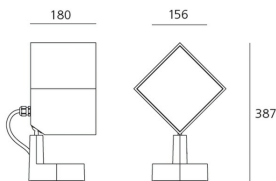

ТЕХНИЧЕСКИЕ ДАННЫЕ ПРОДУКТА

Epulo 18 - 3000K - 40° - Grey

ДИЗАЙН:

Ernesto Gismondi
2012

МАТЕРИАЛЫ:

ОПИСАНИЕ:

Light fixture with adjustable direct emission, with high-performance LED light sources. Floor, wall and eaves installation. 2 sizes: Epulo 13 and Epulo 18. Available in two finishes: grey-white painted and anthracite grey painted. Composed by lighting unit, terminal board and fixing bracket. Rotation on the base +/-180°, side body tilt +/-45° and front body tilt +/-90° by means of a spherical joint allowing an accurate adjustment. Body and terminal board in EN AB44100 aluminium, fixing bracket in stainless steel, silicone gaskets. Electronic ballast integrated in the body. Silkscreened tempered glass siliconed flush with the body to avoid backwater. IP67 connector for electric connection to the mains, it can be housed in the terminal board compartment and is suitable for cables with a diameter of 5-13.5mm. PMMA lenses in 3 different versions of beams. White monochromatic LEDs available in 3 colour temperatures: Warm = 3000K Neutral = 4000K Cold = 6000K Screws in AISI 316 stainless steel. The components in die-cast aluminium and the steel bracket are painted with 3-stage outdoor treatment: nanotechnologies, antioxidant primer, polyester paint. Technical features of light fixtures in compliance with EN60598-1 and part 2-5. IP Rating IP65. Insulation class I.

Наименование продукции: Epulo 18 - 3000K - 40° - Grey
 Код: T418839W00
 Цвет: Grey
 Серии: Outdoor

РАЗМЕРЫ

Длина: cm 25.7
 Ширина: cm 18
 Высота: cm 38.7
 Ударопрочность: IK06
 тест раскаленной проволокой: NA °

ЛАМПЫ ВКЛЮЧЕНЫ В КОМПЛЕКТ

Категория: LED
 Ватт: 37W
 Световой поток (lm): 1939lm
 Количество: 1 x 16
 Типология: 1
 Цветовая температура (K): 3000K
 Класс: A

LUMINAIR

Watt: 37W
 Напряжение: 220V-240 V

РАЗМЕРЫ