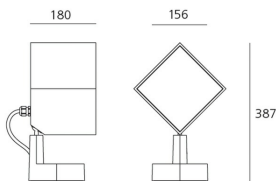

ТЕХНИЧЕСКИЕ ДАННЫЕ ПРОДУКТА

Epulo 18 - 3000K - 40° - Grey antracite

ДИЗАЙН:

Ernesto Gismondi
2012

МАТЕРИАЛЫ:

ОПИСАНИЕ:

Light fixture with adjustable direct emission, with high-performance LED light sources. Floor, wall and eaves installation. 2 sizes: Epulo 13 and Epulo 18. Available in two finishes: grey-white painted and anthracite grey painted. Composed by lighting unit, terminal board and fixing bracket. Rotation on the base +/-180°, side body tilt +/-45° and front body tilt +/-90° by means of a spherical joint allowing an accurate adjustment. Body and terminal board in EN AB44100 aluminium, fixing bracket in stainless steel, silicone gaskets. Electronic ballast integrated in the body. Silkscreened tempered glass siliconed flush with the body to avoid backwater. IP67 connector for electric connection to the mains, it can be housed in the terminal board compartment and is suitable for cables with a diameter of 5-13.5mm. PMMA lenses in 3 different versions of beams. White monochromatic LEDs available in 3 colour temperatures: Warm = 3000K Neutral = 4000K Cold = 6000K Screws in AISI 316 stainless steel. The components in die-cast aluminium and the steel bracket are painted with 3-stage outdoor treatment: nanotechnologies, antioxidant primer, polyester paint. Technical features of light fixtures in compliance with EN60598-1 and part 2-5. IP Rating IP65. Insulation class I.

ХАРАКТЕРИСТИКИ

Наименование продукции: Epulo 18 - 3000K - 40° - Grey antracite
 Код: T418839W10
 Цвет: Grey antracite
 Серии: Outdoor

РАЗМЕРЫ

Длина: cm 25.7
 Ширина: cm 18
 Высота: cm 38.7
 Ударопрочность: IK06
 тест раскаленной проволокой: NA °

ЛАМПЫ ВКЛЮЧЕНЫ В КОМПЛЕКТ

Категория: LED
 Ватт: 37W
 Световой поток (lm): 1939lm
 Количество: 1 x 16
 Типология: 1
 Цветовая температура (K): 3000K
 Класс: A

LUMINAIR

Watt: 37W
 Напряжение: 220V-240 V

РАЗМЕРЫ