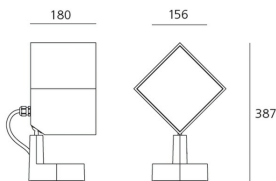

ТЕХНИЧЕСКИЕ ДАННЫЕ ПРОДУКТА

Epulo 18 - 4000K - 34°x6° - Grey

ДИЗАЙН:

Ernesto Gismondi
2012

МАТЕРИАЛЫ:

ОПИСАНИЕ:

Light fixture with adjustable direct emission, with high-performance LED light sources. Floor, wall and eaves installation. 2 sizes: Epulo 13 and Epulo 18. Available in two finishes: grey-white painted and anthracite grey painted. Composed by lighting unit, terminal board and fixing bracket. Rotation on the base +/-180°, side body tilt +/-45° and front body tilt +/-90° by means of a spherical joint allowing an accurate adjustment. Body and terminal board in EN AB44100 aluminium, fixing bracket in stainless steel, silicone gaskets. Electronic ballast integrated in the body. Silkscreened tempered glass siliconed flush with the body to avoid backwater. IP67 connector for electric connection to the mains, it can be housed in the terminal board compartment and is suitable for cables with a diameter of 5-13.5mm. PMMA lenses in 3 different versions of beams. White monochromatic LEDs available in 3 colour temperatures: Warm = 3000K Neutral = 4000K Cold = 6000K Screws in AISI 316 stainless steel. The components in die-cast aluminium and the steel bracket are painted with 3-stage outdoor treatment: nanotechnologies, antioxidant primer, polyester paint. Technical features of light fixtures in compliance with EN60598-1 and part 2-5. IP Rating IP65. Insulation class I.

ХАРАКТЕРИСТИКИ

Наименование продукции: Epulo 18 - 4000K - 34°x6° - Grey
 Код: T4188ELN00
 Цвет: Grey
 Серии: Outdoor

РАЗМЕРЫ

Длина: cm 25.7
 Ширина: cm 18
 Высота: cm 38.7
 Ударопрочность: IK06
 тест раскаленной проволокой: NA °

ЛАМПЫ ВКЛЮЧЕНЫ В КОМПЛЕКТ

Категория: LED
 Ватт: 37W
 Световой поток (lm): 2219lm
 Количество: 1 x 16
 Типология: 1
 Цветовая температура (K): 4000K
 Класс: A

LUMINAIR

Watt: 37W
 Напряжение: 220V-240 V

РАЗМЕРЫ