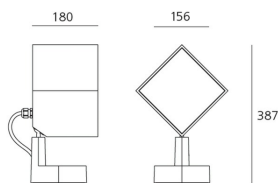

#### ОПИСАНИЕ:

Light fixture with adjustable direct emission, with high-performance LED light sources. Floor, wall and eaves installation. 2 sizes: Epulo 13 and Epulo 18. Available in two finishes: grey-white painted and anthracite grey painted. Composed by lighting unit, terminal board and fixing bracket. Rotation on the base +/-180°, side body tilt +/-45° and front body tilt +/-90° by means of a spherical joint allowing an accurate adjustment. Body and terminal board in EN AB44100 aluminium, fixing bracket in stainless steel, silicone gaskets. Electronic ballast integrated in the body. Silkscreened tempered glass siliconed flush with the body to avoid backwater. IP67 connector for electric connection to the mains, it can be housed in the terminal board compartment and is suitable for cables with a diameter of 5-13.5mm. PMMA lenses in 3 different versions of beams. White monochromatic LEDs available in 3 colour temperatures: Warm = 3000K Neutral = 4000K Cold = 6000K Screws in AISI 316 stainless steel. The components in die-cast aluminium and the steel bracket are painted with 3-stage outdoor treatment: nanotechnologies, antioxidant primer, polyester paint. Technical features of light fixtures in compliance with EN60598-1 and part 2-5. IP Rating IP65. Insulation class I.

##### РАЗМЕРЫ

Длина: cm 25.7  
Ширина: cm 18  
Высота: cm 38.7  
Ударопрочность:  
тест раскаленной  
проволокой: IK06  
NA °

##### РАЗМЕРЫ