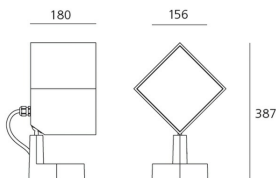

ТЕХНИЧЕСКИЕ ДАННЫЕ ПРОДУКТА

Epulo 18 - 3000K - 34°x6° - Grey

ДИЗАЙН:

Ernesto Gismondi
2012

МАТЕРИАЛЫ:

ОПИСАНИЕ:

Light fixture with adjustable direct emission, with high-performance LED light sources. Floor, wall and eaves installation. 2 sizes: Epulo 13 and Epulo 18. Available in two finishes: grey-white painted and anthracite grey painted. Composed by lighting unit, terminal board and fixing bracket. Rotation on the base +/-180°, side body tilt +/-45° and front body tilt +/-90° by means of a spherical joint allowing an accurate adjustment. Body and terminal board in EN AB44100 aluminium, fixing bracket in stainless steel, silicone gaskets. Electronic ballast integrated in the body. Silkscreened tempered glass siliconed flush with the body to avoid backwater. IP67 connector for electric connection to the mains, it can be housed in the terminal board compartment and is suitable for cables with a diameter of 5-13.5mm. PMMA lenses in 3 different versions of beams. White monochromatic LEDs available in 3 colour temperatures: Warm = 3000K Neutral = 4000K Cold = 6000K Screws in AISI 316 stainless steel. The components in die-cast aluminium and the steel bracket are painted with 3-stage outdoor treatment: nanotechnologies, antioxidant primer, polyester paint. Technical features of light fixtures in compliance with EN60598-1 and part 2-5. IP Rating IP65. Insulation class I.

ВЫБРАТЬ

LED

Grey

КОД ПРОДУКТА

T4188ELW00

Вид светового потока

IP65

ТЕХНИЧЕСКИЕ ДАННЫЕ

ХАРАКТЕРИСТИКИ

Наименование продукции: Epulo 18 - 3000K - 34°x6° - Grey
Код: T4188ELW00
Цвет: Grey
Серии: Outdoor

РАЗМЕРЫ

Длина: cm 25.7
Ширина: cm 18
Высота: cm 38.7
Ударопрочность: IK06
тест раскаленной проволокой: NA °

ЛАМПЫ ВКЛЮЧЕНЫ В КОМПЛЕКТ