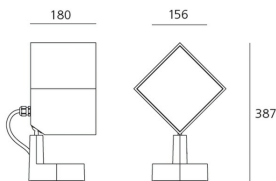

ТЕХНИЧЕСКИЕ ДАННЫЕ ПРОДУКТА

Epulo 18 - 3000K - 34°x6° - Grey antracite

ДИЗАЙН:

Ernesto Gismondi
2012

МАТЕРИАЛЫ:

ОПИСАНИЕ:

Light fixture with adjustable direct emission, with high-performance LED light sources. Floor, wall and eaves installation. 2 sizes: Epulo 13 and Epulo 18. Available in two finishes: grey-white painted and anthracite grey painted. Composed by lighting unit, terminal board and fixing bracket. Rotation on the base +/-180°, side body tilt +/-45° and front body tilt +/-90° by means of a spherical joint allowing an accurate adjustment. Body and terminal board in EN AB44100 aluminium, fixing bracket in stainless steel, silicone gaskets. Electronic ballast integrated in the body. Silkscreened tempered glass siliconed flush with the body to avoid backwater. IP67 connector for electric connection to the mains, it can be housed in the terminal board compartment and is suitable for cables with a diameter of 5-13.5mm. PMMA lenses in 3 different versions of beams. White monochromatic LEDs available in 3 colour temperatures: Warm = 3000K Neutral = 4000K Cold = 6000K Screws in AISI 316 stainless steel. The components in die-cast aluminium and the steel bracket are painted with 3-stage outdoor treatment: nanotechnologies, antioxidant primer, polyester paint. Technical features of light fixtures in compliance with EN60598-1 and part 2-5. IP Rating IP65. Insulation class I.

Наименование продукции: Epulo 18 - 3000K - 34°x6° - Grey antracite
 Код: T4188ELW10
 Цвет: Grey antracite
 Серии: Outdoor

РАЗМЕРЫ

Длина: cm 25.7
 Ширина: cm 18
 Высота: cm 38.7
 Ударопрочность: IK06
 тест раскаленной проволокой: NA °

ЛАМПЫ ВКЛЮЧЕНЫ В КОМПЛЕКТ

Категория: LED
 Ватт: 37W
 Световой поток (lm): 1939lm
 Количество: 1 x 16
 Типология: 1
 Цветовая температура (K): 3000K
 Класс: A

LUMINAIR

Watt: 37W
 Напряжение: 220V-240 V

РАЗМЕРЫ