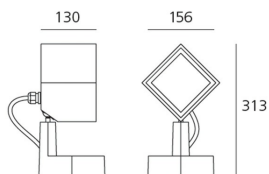

ТЕХНИЧЕСКИЕ ДАННЫЕ ПРОДУКТА

Epulo 13 - 4000K - 6° - Grey

ДИЗАЙН:

Ernesto Gismondi
2012

МАТЕРИАЛЫ:

ОПИСАНИЕ:

Light fixture with adjustable direct emission, with high-performance LED light sources. Floor, wall and eaves installation. 2 sizes: Epulo 13 and Epulo 18. Available in two finishes: grey-white painted and anthracite grey painted. Composed by lighting unit, terminal board and fixing bracket. Rotation on the base +/-180°, side body tilt +/-45° and front body tilt +/-90° by means of a spherical joint allowing an accurate adjustment. Body and terminal board in EN AB44100 aluminium, fixing bracket in stainless steel, silicone gaskets. Electronic ballast integrated in the body. Silkscreened tempered glass siliconed flush with the body to avoid backwater. IP67 connector for electric connection to the mains, it can be housed in the terminal board compartment and is suitable for cables with a diameter of 5-13.5mm. PMMA lenses in 3 different versions of beams. White monochromatic LEDs available in 3 colour temperatures: Warm = 3000K Neutral = 4000K Cold = 6000K Screws in AISI 316 stainless steel. The components in die-cast aluminium and the steel bracket are painted with 3-stage outdoor treatment: nanotechnologies, antioxidant primer, polyester paint. Technical features of light fixtures in compliance with EN60598-1 and part 2-5. IP Rating IP65. Insulation class I.

ВЫБРАТЬ

LED

Grey

КОД ПРОДУКТА

T418910N00

Вид светового потока

ТЕХНИЧЕСКИЕ ДАННЫЕ

ХАРАКТЕРИСТИКИ

Наименование продукции: Epulo 13 - 4000K - 6° - Grey
Код: T418910N00
Цвет: Grey
Серии: Outdoor

РАЗМЕРЫ

Длина: cm 15.6
Ширина: cm 13
Высота: cm 31.3
Ударопрочность: IK06
тест раскаленной проволокой: NA °

ЛАМПЫ ВКЛЮЧЕНЫ В КОМПЛЕКТ