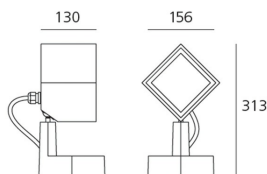

ТЕХНИЧЕСКИЕ ДАННЫЕ ПРОДУКТА

Epulo 13 - 3000K - 6° - Grey

ДИЗАЙН:

Ernesto Gismondi
20112

МАТЕРИАЛЫ:

ОПИСАНИЕ:

Light fixture with adjustable direct emission, with high-performance LED light sources. Floor, wall and eaves installation. 2 sizes: Epulo 13 and Epulo 18. Available in two finishes: grey-white painted and anthracite grey painted. Composed by lighting unit, terminal board and fixing bracket. Rotation on the base +/-180°, side body tilt +/-45° and front body tilt +/-90° by means of a spherical joint allowing an accurate adjustment. Body and terminal board in EN AB44100 aluminium, fixing bracket in stainless steel, silicone gaskets. Electronic ballast integrated in the body. Silkscreened tempered glass siliconed flush with the body to avoid backwater. IP67 connector for electric connection to the mains, it can be housed in the terminal board compartment and is suitable for cables with a diameter of 5-13.5mm. PMMA lenses in 3 different versions of beams. White monochromatic LEDs available in 3 colour temperatures: Warm = 3000K Neutral = 4000K Cold = 6000K Screws in AISI 316 stainless steel. The components in die-cast aluminium and the steel bracket are painted with 3-stage outdoor treatment: nanotechnologies, antioxidant primer, polyester paint. Technical features of light fixtures in compliance with EN60598-1 and part 2-5. IP Rating IP65. Insulation class I.

ВЫБРАТЬ

LED

Grey

КОД ПРОДУКТА

T418910W00

Вид светового потока

ТЕХНИЧЕСКИЕ ДАННЫЕ

ХАРАКТЕРИСТИКИ

Наименование продукции: Epulo 13 - 3000K - 6° - Grey
Код: T418910W00
Цвет: Grey
Серии: Outdoor

РАЗМЕРЫ

Длина: cm 15.6
Ширина: cm 13
Высота: cm 31.3
Ударопрочность: IK06
тест раскаленной проволокой: NA °

ЛАМПЫ ВКЛЮЧЕНЫ В КОМПЛЕКТ