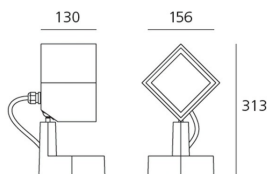

#### ОПИСАНИЕ:

Light fixture with adjustable direct emission, with high-performance LED light sources. Floor, wall and eaves installation. 2 sizes: Epulo 13 and Epulo 18. Available in two finishes: grey-white painted and anthracite grey painted. Composed by lighting unit, terminal board and fixing bracket. Rotation on the base +/-180°, side body tilt +/-45° and front body tilt +/-90° by means of a spherical joint allowing an accurate adjustment. Body and terminal board in EN AB44100 aluminium, fixing bracket in stainless steel, silicone gaskets. Electronic ballast integrated in the body. Silkscreened tempered glass siliconed flush with the body to avoid backwater. IP67 connector for electric connection to the mains, it can be housed in the terminal board compartment and is suitable for cables with a diameter of 5-13.5mm. PMMA lenses in 3 different versions of beams. White monochromatic LEDs available in 3 colour temperatures: Warm = 3000K Neutral = 4000K Cold = 6000K Screws in AISI 316 stainless steel. The components in die-cast aluminium and the steel bracket are painted with 3-stage outdoor treatment: nanotechnologies, antioxidant primer, polyester paint. Technical features of light fixtures in compliance with EN60598-1 and part 2-5. IP Rating IP65. Insulation class I.

##### РАЗМЕРЫ

Длина: cm 15.6  
 Ширина: cm 13  
 Высота: cm 31.3  
 Ударопрочность: IK06  
 тест раскаленной проволокой: NA °

##### РАЗМЕРЫ