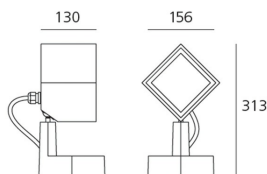

ТЕХНИЧЕСКИЕ ДАННЫЕ ПРОДУКТА

Epulo 13 - 4000K - 40° - Grey

ДИЗАЙН:

Ernesto Gismondi
2012

МАТЕРИАЛЫ:

ОПИСАНИЕ:

Light fixture with adjustable direct emission, with high-performance LED light sources. Floor, wall and eaves installation. 2 sizes: Epulo 13 and Epulo 18. Available in two finishes: grey-white painted and anthracite grey painted. Composed by lighting unit, terminal board and fixing bracket. Rotation on the base +/-180°, side body tilt +/-45° and front body tilt +/-90° by means of a spherical joint allowing an accurate adjustment. Body and terminal board in EN AB44100 aluminium, fixing bracket in stainless steel, silicone gaskets. Electronic ballast integrated in the body. Silkscreened tempered glass siliconed flush with the body to avoid backwater. IP67 connector for electric connection to the mains, it can be housed in the terminal board compartment and is suitable for cables with a diameter of 5-13.5mm. PMMA lenses in 3 different versions of beams. White monochromatic LEDs available in 3 colour temperatures: Warm = 3000K Neutral = 4000K Cold = 6000K Screws in AISI 316 stainless steel. The components in die-cast aluminium and the steel bracket are painted with 3-stage outdoor treatment: nanotechnologies, antioxidant primer, polyester paint. Technical features of light fixtures in compliance with EN60598-1 and part 2-5. IP Rating IP65. Insulation class I.

ВЫБРАТЬ

LED

Grey

КОД ПРОДУКТА

T418939N00

Вид светового потока

ТЕХНИЧЕСКИЕ ДАННЫЕ

ХАРАКТЕРИСТИКИ

Наименование продукции: Epulo 13 - 4000K - 40° - Grey
Код: T418939N00
Цвет: Grey
Серии: Outdoor

РАЗМЕРЫ

Длина: cm 15.6
Ширина: cm 13
Высота: cm 31.3
Ударопрочность: IK06
тест раскаленной проволокой: NA °

ЛАМПЫ ВКЛЮЧЕНЫ В КОМПЛЕКТ