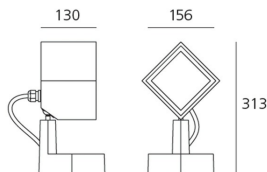

ТЕХНИЧЕСКИЕ ДАННЫЕ ПРОДУКТА

Epulo 13 - 4000K - 40° - Grey antracite

ДИЗАЙН:

Ernesto Gismondi
2012

МАТЕРИАЛЫ:

ОПИСАНИЕ:

Light fixture with adjustable direct emission, with high-performance LED light sources. Floor, wall and eaves installation. 2 sizes: Epulo 13 and Epulo 18. Available in two finishes: grey-white painted and anthracite grey painted. Composed by lighting unit, terminal board and fixing bracket. Rotation on the base +/-180°, side body tilt +/-45° and front body tilt +/-90° by means of a spherical joint allowing an accurate adjustment. Body and terminal board in EN AB44100 aluminium, fixing bracket in stainless steel, silicone gaskets. Electronic ballast integrated in the body. Silkscreened tempered glass siliconed flush with the body to avoid backwater. IP67 connector for electric connection to the mains, it can be housed in the terminal board compartment and is suitable for cables with a diameter of 5-13.5mm. PMMA lenses in 3 different versions of beams. White monochromatic LEDs available in 3 colour temperatures: Warm = 3000K Neutral = 4000K Cold = 6000K Screws in AISI 316 stainless steel. The components in die-cast aluminium and the steel bracket are painted with 3-stage outdoor treatment: nanotechnologies, antioxidant primer, polyester paint. Technical features of light fixtures in compliance with EN60598-1 and part 2-5. IP Rating IP65. Insulation class I.

ВЫБРАТЬ

LED

Grey antracite

КОД ПРОДУКТА

T418939N10

Вид светового потока

ТЕХНИЧЕСКИЕ ДАННЫЕ

ХАРАКТЕРИСТИКИ

Наименование продукции: Epulo 13 - 4000K - 40° - Grey antracite
Код: T418939N10
Цвет: Grey antracite
Серии: Outdoor

РАЗМЕРЫ

Длина: cm 15.6
Ширина: cm 13
Высота: cm 31.3
Ударопрочность: IK06
тест раскаленной проволокой: NA °

ЛАМПЫ ВКЛЮЧЕНЫ В КОМПЛЕКТ