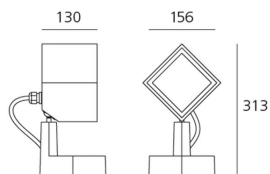

ТЕХНИЧЕСКИЕ ДАННЫЕ ПРОДУКТА

Epulo 13 - 3000K - 40° - Grey

ДИЗАЙН:

Ernesto Gismondi
2012

МАТЕРИАЛЫ:

ОПИСАНИЕ:

Light fixture with adjustable direct emission, with high-performance LED light sources. Floor, wall and eaves installation. 2 sizes: Epulo 13 and Epulo 18. Available in two finishes: grey-white painted and anthracite grey painted. Composed by lighting unit, terminal board and fixing bracket. Rotation on the base +/-180°, side body tilt +/-45° and front body tilt +/-90° by means of a spherical joint allowing an accurate adjustment. Body and terminal board in EN AB44100 aluminium, fixing bracket in stainless steel, silicone gaskets. Electronic ballast integrated in the body. Silkscreened tempered glass siliconed flush with the body to avoid backwater. IP67 connector for electric connection to the mains, it can be housed in the terminal board compartment and is suitable for cables with a diameter of 5-13.5mm. PMMA lenses in 3 different versions of beams. White monochromatic LEDs available in 3 colour temperatures: Warm = 3000K Neutral = 4000K Cold = 6000K Screws in AISI 316 stainless steel. The components in die-cast aluminium and the steel bracket are painted with 3-stage outdoor treatment: nanotechnologies, antioxidant primer, polyester paint. Technical features of light fixtures in compliance with EN60598-1 and part 2-5. IP Rating IP65. Insulation class I.

ВЫБРАТЬ

LED

Grey

КОД ПРОДУКТА

T418939W00

Вид светового потока

ТЕХНИЧЕСКИЕ ДАННЫЕ

ХАРАКТЕРИСТИКИ

Наименование продукции: Epulo 13 - 3000K - 40° - Grey
Код: T418939W00
Цвет: Grey
Серии: Outdoor

РАЗМЕРЫ

Длина: cm 15.6
Ширина: cm 13
Высота: cm 31.3
Ударопрочность: IK06
тест раскаленной проволокой: NA °

ЛАМПЫ ВКЛЮЧЕНЫ В КОМПЛЕКТ