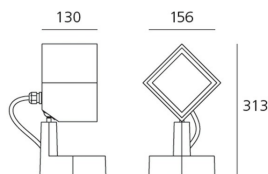

#### ОПИСАНИЕ:

Light fixture with adjustable direct emission, with high-performance LED light sources. Floor, wall and eaves installation. 2 sizes: Epulo 13 and Epulo 18. Available in two finishes: grey-white painted and anthracite grey painted. Composed by lighting unit, terminal board and fixing bracket. Rotation on the base +/-180°, side body tilt +/-45° and front body tilt +/-90° by means of a spherical joint allowing an accurate adjustment. Body and terminal board in EN AB44100 aluminium, fixing bracket in stainless steel, silicone gaskets. Electronic ballast integrated in the body. Silkscreened tempered glass siliconed flush with the body to avoid backwater. IP67 connector for electric connection to the mains, it can be housed in the terminal board compartment and is suitable for cables with a diameter of 5-13.5mm. PMMA lenses in 3 different versions of beams. White monochromatic LEDs available in 3 colour temperatures: Warm = 3000K Neutral = 4000K Cold = 6000K Screws in AISI 316 stainless steel. The components in die-cast aluminium and the steel bracket are painted with 3-stage outdoor treatment: nanotechnologies, antioxidant primer, polyester paint. Technical features of light fixtures in compliance with EN60598-1 and part 2-5. IP Rating IP65. Insulation class I.

##### РАЗМЕРЫ

Длина: cm 15.6  
Ширина: cm 13  
Высота: cm 31.3  
Ударопрочность: IK06  
тест раскаленной проволокой: NA °

##### РАЗМЕРЫ