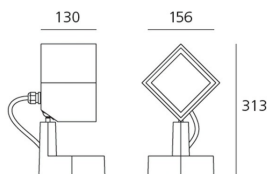

ТЕХНИЧЕСКИЕ ДАННЫЕ ПРОДУКТА

Epulo 13 - 4000K - 34°x6° - Grey

ДИЗАЙН:

Ernesto Gismondi
2012

МАТЕРИАЛЫ:

ОПИСАНИЕ:

Light fixture with adjustable direct emission, with high-performance LED light sources. Floor, wall and eaves installation. 2 sizes: Epulo 13 and Epulo 18. Available in two finishes: grey-white painted and anthracite grey painted. Composed by lighting unit, terminal board and fixing bracket. Rotation on the base +/-180°, side body tilt +/-45° and front body tilt +/-90° by means of a spherical joint allowing an accurate adjustment. Body and terminal board in EN AB44100 aluminium, fixing bracket in stainless steel, silicone gaskets. Electronic ballast integrated in the body. Silkscreened tempered glass siliconed flush with the body to avoid backwater. IP67 connector for electric connection to the mains, it can be housed in the terminal board compartment and is suitable for cables with a diameter of 5-13.5mm. PMMA lenses in 3 different versions of beams. White monochromatic LEDs available in 3 colour temperatures: Warm = 3000K Neutral = 4000K Cold = 6000K Screws in AISI 316 stainless steel. The components in die-cast aluminium and the steel bracket are painted with 3-stage outdoor treatment: nanotechnologies, antioxidant primer, polyester paint. Technical features of light fixtures in compliance with EN60598-1 and part 2-5. IP Rating IP65. Insulation class I.

ВЫБРАТЬ

LED

Grey

КОД ПРОДУКТА

T4189ELN00

Вид светового потока

ТЕХНИЧЕСКИЕ ДАННЫЕ

ХАРАКТЕРИСТИКИ

Наименование продукции: Epulo 13 - 4000K - 34°x6° - Grey
Код: T4189ELN00
Цвет: Grey
Серии: Outdoor

РАЗМЕРЫ

Длина: cm 15.6
Ширина: cm 13
Высота: cm 31.3
Ударопрочность: IK06
тест раскаленной проволокой: NA °

ЛАМПЫ ВКЛЮЧЕНЫ В КОМПЛЕКТ