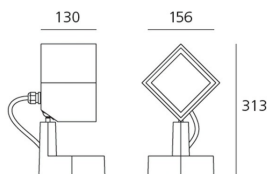

ТЕХНИЧЕСКИЕ ДАННЫЕ ПРОДУКТА

Epulo 13 - 4000K - 34°x6° - Grey antracite

ДИЗАЙН:

Ernesto Gismondi
2012

МАТЕРИАЛЫ:

ОПИСАНИЕ:

Light fixture with adjustable direct emission, with high-performance LED light sources. Floor, wall and eaves installation. 2 sizes: Epulo 13 and Epulo 18. Available in two finishes: grey-white painted and anthracite grey painted. Composed by lighting unit, terminal board and fixing bracket. Rotation on the base +/-180°, side body tilt +/-45° and front body tilt +/-90° by means of a spherical joint allowing an accurate adjustment. Body and terminal board in EN AB44100 aluminium, fixing bracket in stainless steel, silicone gaskets. Electronic ballast integrated in the body. Silkscreened tempered glass siliconed flush with the body to avoid backwater. IP67 connector for electric connection to the mains, it can be housed in the terminal board compartment and is suitable for cables with a diameter of 5-13.5mm. PMMA lenses in 3 different versions of beams. White monochromatic LEDs available in 3 colour temperatures: Warm = 3000K Neutral = 4000K Cold = 6000K Screws in AISI 316 stainless steel. The components in die-cast aluminium and the steel bracket are painted with 3-stage outdoor treatment: nanotechnologies, antioxidant primer, polyester paint. Technical features of light fixtures in compliance with EN60598-1 and part 2-5. IP Rating IP65. Insulation class I.

ВЫБРАТЬ

LED

Grey antracite

КОД ПРОДУКТА

T4189ELN10

Вид светового потока

ТЕХНИЧЕСКИЕ ДАННЫЕ

ХАРАКТЕРИСТИКИ

Наименование продукции: Epulo 13 - 4000K - 34°x6° - Grey antracite
Код: T4189ELN10
Цвет: Grey antracite
Серии: Outdoor

РАЗМЕРЫ

Длина: cm 15.6
Ширина: cm 13
Высота: cm 31.3
Ударопрочность: IK06
тест раскаленной проволокой: NA °

ЛАМПЫ ВКЛЮЧЕНЫ В КОМПЛЕКТ