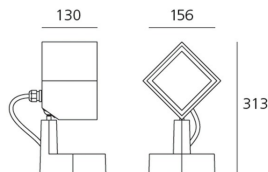

ТЕХНИЧЕСКИЕ ДАННЫЕ ПРОДУКТА

Epulo 13 - 3000K - 34°x6° - Grey

ДИЗАЙН:

Ernesto Gismondi
2012

МАТЕРИАЛЫ:

ОПИСАНИЕ:

Light fixture with adjustable direct emission, with high-performance LED light sources. Floor, wall and eaves installation. 2 sizes: Epulo 13 and Epulo 18. Available in two finishes: grey-white painted and anthracite grey painted. Composed by lighting unit, terminal board and fixing bracket. Rotation on the base +/-180°, side body tilt +/-45° and front body tilt +/-90° by means of a spherical joint allowing an accurate adjustment. Body and terminal board in EN AB44100 aluminium, fixing bracket in stainless steel, silicone gaskets. Electronic ballast integrated in the body. Silkscreened tempered glass siliconed flush with the body to avoid backwater. IP67 connector for electric connection to the mains, it can be housed in the terminal board compartment and is suitable for cables with a diameter of 5-13.5mm. PMMA lenses in 3 different versions of beams. White monochromatic LEDs available in 3 colour temperatures: Warm = 3000K Neutral = 4000K Cold = 6000K Screws in AISI 316 stainless steel. The components in die-cast aluminium and the steel bracket are painted with 3-stage outdoor treatment: nanotechnologies, antioxidant primer, polyester paint. Technical features of light fixtures in compliance with EN60598-1 and part 2-5. IP Rating IP65. Insulation class I.

ВЫБРАТЬ

LED

Grey

КОД ПРОДУКТА

T4189ELW00

Вид светового потока

IP65

ТЕХНИЧЕСКИЕ ДАННЫЕ

ХАРАКТЕРИСТИКИ

Наименование продукции: Epulo 13 - 3000K - 34°x6° - Grey
Код: T4189ELW00
Цвет: Grey
Серии: Outdoor

РАЗМЕРЫ

Длина: cm 15.6
Ширина: cm 13
Высота: cm 31.3
Ударопрочность: IK06
тест раскаленной проволокой: NA °

ЛАМПЫ ВКЛЮЧЕНЫ В КОМПЛЕКТ