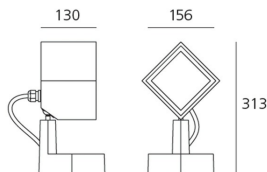

ТЕХНИЧЕСКИЕ ДАННЫЕ ПРОДУКТА

Epulo 13 - 3000K - 34°x6° - Grey antracite

ДИЗАЙН:

Ernesto Gismondi
2012

МАТЕРИАЛЫ:

ОПИСАНИЕ:

Light fixture with adjustable direct emission, with high-performance LED light sources. Floor, wall and eaves installation. 2 sizes: Epulo 13 and Epulo 18. Available in two finishes: grey-white painted and anthracite grey painted. Composed by lighting unit, terminal board and fixing bracket. Rotation on the base +/-180°, side body tilt +/-45° and front body tilt +/-90° by means of a spherical joint allowing an accurate adjustment. Body and terminal board in EN AB44100 aluminium, fixing bracket in stainless steel, silicone gaskets. Electronic ballast integrated in the body. Silkscreened tempered glass siliconed flush with the body to avoid backwater. IP67 connector for electric connection to the mains, it can be housed in the terminal board compartment and is suitable for cables with a diameter of 5-13.5mm. PMMA lenses in 3 different versions of beams. White monochromatic LEDs available in 3 colour temperatures: Warm = 3000K Neutral = 4000K Cold = 6000K Screws in AISI 316 stainless steel. The components in die-cast aluminium and the steel bracket are painted with 3-stage outdoor treatment: nanotechnologies, antioxidant primer, polyester paint. Technical features of light fixtures in compliance with EN60598-1 and part 2-5. IP Rating IP65. Insulation class I.

ВЫБРАТЬ

LED

Grey antracite

КОД ПРОДУКТА

T4189ELW10

Вид светового потока

ТЕХНИЧЕСКИЕ ДАННЫЕ

ХАРАКТЕРИСТИКИ

Наименование продукции: Epulo 13 - 3000K - 34°x6° - Grey antracite
Код: T4189ELW10
Цвет: Grey antracite
Серии: Outdoor

РАЗМЕРЫ

Длина: cm 15.6
Ширина: cm 13
Высота: cm 31.3
Ударопрочность: IK06
тест раскаленной проволокой: NA °

ЛАМПЫ ВКЛЮЧЕНЫ В КОМПЛЕКТ