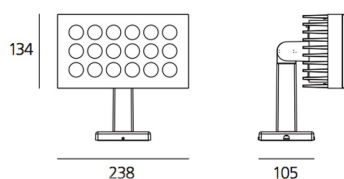

ТЕХНИЧЕСКИЕ ДАННЫЕ ПРОДУКТА

Falange 18 - 6° 3000K

ДИЗАЙН:

Wilmotte & Industries
2012

МАТЕРИАЛЫ:

Painted aluminum, tempered glass

ОПИСАНИЕ:

Adjustable light fixture with direct emission, with high-performance LED light sources. Ground, wall, eaves installation. 2 sizes: 134 x 134, 238 x 134 mm. Composed by adjustable lighting unit and support (housing the wiring). Rotation on the base +/-180°, body tilt +/-100° by means of a graduated metal ring allowing an accurate adjustment. Positioning is maintained by means of locking dowels. Body and support in EN AB44100 aluminium, silicone gaskets. Electronic ballast integrated in the body. Silkscreened tempered glass siliconed to a secondary frame. Wiring to be carried out by means of plug IP 68.

ВЫБРАТЬ

LED

gray

КОД ПРОДУКТА

NL3000110K002

Вид светового потока

IP65

ТЕХНИЧЕСКИЕ ДАННЫЕ

ХАРАКТЕРИСТИКИ

Наименование продукции: Falange 18 - 6° 3000K
Код: NL3000110K002
Цвет: gray
Материал: Painted aluminum,
tempered glass
Серии: Nord Light, Outdoor

РАЗМЕРЫ

Длина: cm 23.8
Ширина: cm 10.5
Высота: cm 21.4

ЛАМПЫ ВКЛЮЧЕНЫ В КОМПЛЕКТ

Категория: LED
Ватт: 44W
Световой поток (lm): 2182lm
Количество: 1 x 16
Типология: 1
Цветовая температура (K): 3000K
Класс: A

LUMINAIR

Watt: 44W
Напряжение: 220-240 Vac

РАЗМЕРЫ

ЦВЕТ