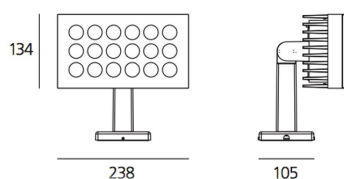

ТЕХНИЧЕСКИЕ ДАННЫЕ ПРОДУКТА

Falange 18 - 6 3000K

ДИЗАЙН:

Wilmotte & Industries
2012

МАТЕРИАЛЫ:

Painted aluminum, tempered glass

ОПИСАНИЕ:

Adjustable light fixture with direct emission, with high-performance LED light sources. Ground, wall, eaves installation. 2 sizes: 134 x 134, 238 x 134 mm. Composed by adjustable lighting unit and support (housing the wiring). Rotation on the base +/-180°, body tilt +/-100° by means of a graduated metal ring allowing an accurate adjustment. Positioning is maintained by means of locking dowels. Body and support in EN AB44100 aluminium, silicone gaskets. Electronic ballast integrated in the body. Silkscreened tempered glass siliconed to a secondary frame. Wiring to be carried out by means of plug IP 68.

ВЫБРАТЬ

LED

anthracite grey

КОД ПРОДУКТА

NL3000110K005

Вид светового потока

IP65

ТЕХНИЧЕСКИЕ ДАННЫЕ

ХАРАКТЕРИСТИКИ

Наименование продукции: Falange 18 - 6 3000K
Код: NL3000110K005
Цвет: anthracite grey
Материал: Painted aluminum,
tempered glass
Серии: Nord Light, Outdoor

РАЗМЕРЫ

Длина: cm 23.8
Ширина: cm 10.5
Высота: cm 21.4

ЛАМПЫ ВКЛЮЧЕНЫ В КОМПЛЕКТ

Категория: LED
Ватт: 44W
Световой поток (lm): 2182lm
Количество: 1 x 16
Типология: 1
Цветовая температура (K): 3000K
Класс: A

LUMINAIR

Watt: 44W
Напряжение: 220-240 Vac

РАЗМЕРЫ

ЦВЕТ