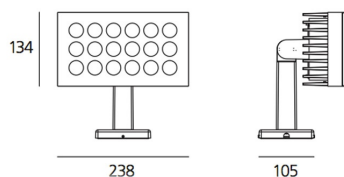

ТЕХНИЧЕСКИЕ ДАННЫЕ ПРОДУКТА

Falange 18 - 6° 4000K

ДИЗАЙН:

Wilmotte & Industries
2012

МАТЕРИАЛЫ:

Painted aluminum, tempered glass

ОПИСАНИЕ:

Adjustable light fixture with direct emission, with high-performance LED light sources. Ground, wall, eaves installation. 2 sizes: 134 x 134, 238 x 134 mm. Composed by adjustable lighting unit and support (housing the wiring). Rotation on the base +/-180°, body tilt +/-100° by means of a graduated metal ring allowing an accurate adjustment. Positioning is maintained by means of locking dowels. Body and support in EN AB44100 aluminium, silicone gaskets. Electronic ballast integrated in the body. Silkscreened tempered glass siliconed to a secondary frame. Wiring to be carried out by means of plug IP 68.

ВЫБРАТЬ

LED

gray

КОД ПРОДУКТА

NL3000110W002

Вид светового потока

IP65

ТЕХНИЧЕСКИЕ ДАННЫЕ

ХАРАКТЕРИСТИКИ

Наименование продукции: Falange 18 - 6° 4000K
Код: NL3000110W002
Цвет: gray
Материал: Painted aluminum,
tempered glass
Серии: Nord Light, Outdoor

РАЗМЕРЫ

Длина: cm 23.8
Ширина: cm 10.5
Высота: cm 21.4

ЛАМПЫ ВКЛЮЧЕНЫ В КОМПЛЕКТ

Категория: LED
Ватт: 44W
Световой поток (lm): 2496lm
Количество: 1 x 16
Типология: 1
Цветовая температура (K): 4000K
Класс: A

LUMINAIR

Watt: 44W
Напряжение: 220-240 Vac

РАЗМЕРЫ

ЦВЕТ