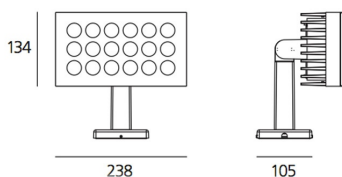

ТЕХНИЧЕСКИЕ ДАННЫЕ ПРОДУКТА

Falange 18 - 6° 4000K

ДИЗАЙН:

Wilmotte & Industries
2012

МАТЕРИАЛЫ:

Painted aluminum, tempered glass

ОПИСАНИЕ:

Adjustable light fixture with direct emission, with high-performance LED light sources. Ground, wall, eaves installation. 2 sizes: 134 x 134, 238 x 134 mm. Composed by adjustable lighting unit and support (housing the wiring). Rotation on the base +/-180°, body tilt +/-100° by means of a graduated metal ring allowing an accurate adjustment. Positioning is maintained by means of locking dowels. Body and support in EN AB44100 aluminium, silicone gaskets. Electronic ballast integrated in the body. Silkscreened tempered glass siliconed to a secondary frame. Wiring to be carried out by means of plug IP 68.

ВЫБРАТЬ

LED

anthracite grey

КОД ПРОДУКТА

NL3000110W005

Вид светового потока

IP65

ТЕХНИЧЕСКИЕ ДАННЫЕ

ХАРАКТЕРИСТИКИ

Наименование продукции: Falange 18 - 6° 4000K
Код: NL3000110W005
Цвет: anthracite grey
Материал: Painted aluminum, tempered glass
Серии: Nord Light, Outdoor

РАЗМЕРЫ

Длина: cm 23.8
Ширина: cm 10.5
Высота: cm 21.4

ЛАМПЫ ВКЛЮЧЕНЫ В КОМПЛЕКТ

Категория: LED
Ватт: 44W
Световой поток (lm): 2496lm
Количество: 1 x 16
Типология: 1
Цветовая температура (K): 4000K
Класс: A

LUMINAIR

Watt: 44W
Напряжение: 220-240 Vac

РАЗМЕРЫ

ЦВЕТ