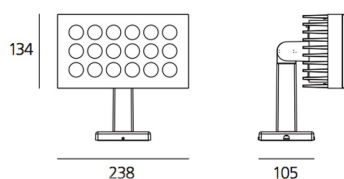

ТЕХНИЧЕСКИЕ ДАННЫЕ ПРОДУКТА

Falange 18 - 40° 3000K

ДИЗАЙН:

Wilmotte & Industries
2012

МАТЕРИАЛЫ:

Painted aluminum, tempered glass

ОПИСАНИЕ:

Adjustable light fixture with direct emission, with high-performance LED light sources. Ground, wall, eaves installation. 2 sizes: 134 x 134, 238 x 134 mm. Composed by adjustable lighting unit and support (housing the wiring). Rotation on the base +/- 180°, body tilt +/- 100° by means of a graduated metal ring allowing an accurate adjustment. Positioning is maintained by means of locking dowels. Body and support in EN AB44100 aluminium, silicone gaskets. Electronic ballast integrated in the body. Silkscreened tempered glass siliconed to a secondary frame. Wiring to be carried out by means of plug IP 68.

ВЫБРАТЬ

LED

anthracite grey

КОД ПРОДУКТА

NL3000139K002

Вид светового потока

IP65

ТЕХНИЧЕСКИЕ ДАННЫЕ

ХАРАКТЕРИСТИКИ

Наименование продукции: Falange 18 - 40° 3000K
Код: NL3000139K002
Цвет: anthracite grey
Материал: Painted aluminum,
tempered glass
Серии: Nord Light, Outdoor

РАЗМЕРЫ

Длина: cm 23.8
Ширина: cm 10.5
Высота: cm 21.4

ЛАМПЫ ВКЛЮЧЕНЫ В КОМПЛЕКТ

Категория: LED
Ватт: 44W
Световой поток (lm): 2182lm
Количество: 1 x 16
Типология: 1
Цветовая температура (K): 3000K
Класс: A

LUMINAIR

Watt: 44W
Напряжение: 220-240 Vac

РАЗМЕРЫ

ЦВЕТ