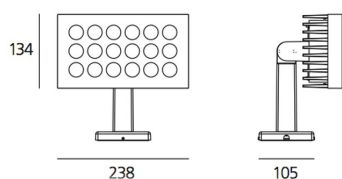

ТЕХНИЧЕСКИЕ ДАННЫЕ ПРОДУКТА

Falange 18 - 40° 3000K

ДИЗАЙН:

Wilmotte & Industries
2012

МАТЕРИАЛЫ:

Painted aluminum, tempered glass

ОПИСАНИЕ:

Adjustable light fixture with direct emission, with high-performance LED light sources. Ground, wall, eaves installation. 2 sizes: 134 x 134, 238 x 134 mm. Composed by adjustable lighting unit and support (housing the wiring). Rotation on the base +/- 180°, body tilt +/- 100° by means of a graduated metal ring allowing an accurate adjustment. Positioning is maintained by means of locking dowels. Body and support in EN AB44100 aluminium, silicone gaskets. Electronic ballast integrated in the body. Silkscreened tempered glass siliconed to a secondary frame. Wiring to be carried out by means of plug IP 68.

ВЫБРАТЬ

LED

gray

КОД ПРОДУКТА

NL3000139K005

Вид светового потока

IP65

ТЕХНИЧЕСКИЕ ДАННЫЕ

ХАРАКТЕРИСТИКИ

Наименование продукции: Falange 18 - 40° 3000K
Код: NL3000139K005
Цвет: gray
Материал: Painted aluminum,
tempered glass
Серии: Nord Light, Outdoor

РАЗМЕРЫ

Длина: cm 23.8
Ширина: cm 10.5
Высота: cm 21.4

ЛАМПЫ ВКЛЮЧЕНЫ В КОМПЛЕКТ

Категория: LED
Ватт: 44W
Световой поток (lm): 2182lm
Количество: 1 x 16
Типология: 1
Цветовая температура (K): 3000K
Класс: A

LUMINAIR

Watt: 44W
Напряжение: 220-240 Vac

РАЗМЕРЫ

ЦВЕТ