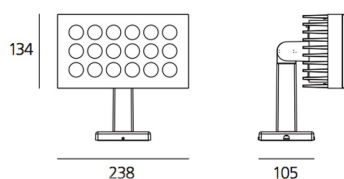

ТЕХНИЧЕСКИЕ ДАННЫЕ ПРОДУКТА

Falange 18 - 40° 4000K

ДИЗАЙН:

Wilmotte & Industries
2012

МАТЕРИАЛЫ:

Painted aluminum, tempered glass

ОПИСАНИЕ:

Adjustable light fixture with direct emission, with high-performance LED light sources. Ground, wall, eaves installation. 2 sizes: 134 x 134, 238 x 134 mm. Composed by adjustable lighting unit and support (housing the wiring). Rotation on the base +/-180°, body tilt +/-100° by means of a graduated metal ring allowing an accurate adjustment. Positioning is maintained by means of locking dowels. Body and support in EN AB44100 aluminium, silicone gaskets. Electronic ballast integrated in the body. Silkscreened tempered glass siliconed to a secondary frame. Wiring to be carried out by means of plug IP 68.

ВЫБРАТЬ

LED

gray

КОД ПРОДУКТА

NL3000139W002

Вид светового потока

ТЕХНИЧЕСКИЕ ДАННЫЕ

ХАРАКТЕРИСТИКИ

Наименование продукции: Falange 18 - 40° 4000K
Код: NL3000139W002
Цвет: gray
Материал: Painted aluminum,
tempered glass
Серии: Nord Light, Outdoor

РАЗМЕРЫ

Длина: cm 23.8
Ширина: cm 10.5
Высота: cm 21.4

ЛАМПЫ ВКЛЮЧЕНЫ В КОМПЛЕКТ

Категория: LED
Ватт: 44W
Световой поток (lm): 2496lm
Количество: 1 x 16
Типология: 1
Цветовая температура (K): 4000K
Класс: A

LUMINAIR

Watt: 44W
Напряжение: 220-240 Vac

РАЗМЕРЫ

ЦВЕТ