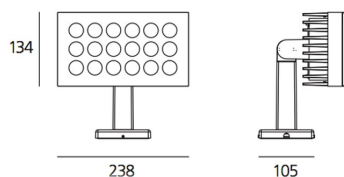

ТЕХНИЧЕСКИЕ ДАННЫЕ ПРОДУКТА

Falange 18 - 40° 4000K

ДИЗАЙН:

Wilmotte & Industries
2012

МАТЕРИАЛЫ:

Painted aluminum, tempered glass

ОПИСАНИЕ:

Adjustable light fixture with direct emission, with high-performance LED light sources. Ground, wall, eaves installation. 2 sizes: 134 x 134, 238 x 134 mm. Composed by adjustable lighting unit and support (housing the wiring). Rotation on the base +/-180°, body tilt +/-100° by means of a graduated metal ring allowing an accurate adjustment. Positioning is maintained by means of locking dowels. Body and support in EN AB44100 aluminium, silicone gaskets. Electronic ballast integrated in the body. Silkscreened tempered glass siliconed to a secondary frame. Wiring to be carried out by means of plug IP 68.

ВЫБРАТЬ

LED

anthracite grey

КОД ПРОДУКТА

NL3000139W005

Вид светового потока

IP65

ТЕХНИЧЕСКИЕ ДАННЫЕ

ХАРАКТЕРИСТИКИ

Наименование продукции: Falange 18 - 40° 4000K
Код: NL3000139W005
Цвет: anthracite grey
Материал: Painted aluminum,
tempered glass
Серии: Nord Light, Outdoor

РАЗМЕРЫ

Длина: cm 23.8
Ширина: cm 10.5
Высота: cm 21.4

ЛАМПЫ ВКЛЮЧЕНЫ В КОМПЛЕКТ

Категория: LED
Ватт: 44W
Световой поток (lm): 2496lm
Количество: 1 x 16
Типология: 1
Цветовая температура (K): 4000K
Класс: A

LUMINAIR

Watt: 44W
Напряжение: 220-240 Vac

РАЗМЕРЫ

ЦВЕТ