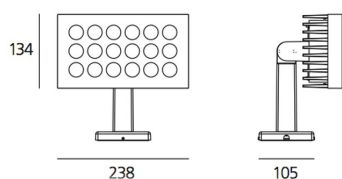

#### ОПИСАНИЕ:

Adjustable light fixture with direct emission, with high-performance LED light sources. Ground, wall, eaves installation. 2 sizes: 134 x 134, 238 x 134 mm. Composed by adjustable lighting unit and support (housing the wiring). Rotation on the base +/-180°, body tilt +/-100° by means of a graduated metal ring allowing an accurate adjustment. Positioning is maintained by means of locking dowels. Body and support in EN AB44100 aluminium, silicone gaskets. Electronic ballast integrated in the body. Silkscreened tempered glass siliconed to a secondary frame. Wiring to be carried out by means of plug IP 68.

##### РАЗМЕРЫ

Длина: cm 23.8  
Ширина: cm 10.5  
Высота: cm 21.4

##### РАЗМЕРЫ