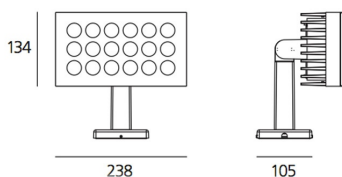

#### ОПИСАНИЕ:

Adjustable light fixture with direct emission, with high-performance LED light sources. Ground, wall, eaves installation. 2 sizes: 134 x134, 238 x134 mm. Composed by adjustable lighting unit and support (housing the wiring). Rotation on the base +/-180°, body tilt +/-100° by means of a graduated metal ring allowing an accurate adjustment. Positioning is maintained by means of locking dowels. Body and support in EN AB44100 aluminium, silicone gaskets. Electronic ballast integrated in the body. Silkscreened tempered glass siliconed to a secondary frame. Wiring to be carried out by means of plug IP 68.

##### РАЗМЕРЫ

Длина: cm 23.8  
Ширина: cm 10.5  
Высота: cm 21.4

##### РАЗМЕРЫ