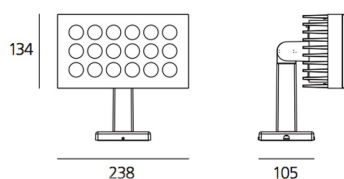

ТЕХНИЧЕСКИЕ ДАННЫЕ ПРОДУКТА

Falange 18 - 54°x6° 4000K

ДИЗАЙН:

Wilmotte & Industries
2012

МАТЕРИАЛЫ:

Painted aluminum, tempered glass

ОПИСАНИЕ:

Adjustable light fixture with direct emission, with high-performance LED light sources. Ground, wall, eaves installation. 2 sizes: 134 x 134, 238 x 134 mm. Composed by adjustable lighting unit and support (housing the wiring). Rotation on the base +/-180°, body tilt +/-100° by means of a graduated metal ring allowing an accurate adjustment. Positioning is maintained by means of locking dowels. Body and support in EN AB44100 aluminium, silicone gaskets. Electronic ballast integrated in the body. Silkscreened tempered glass siliconed to a secondary frame. Wiring to be carried out by means of plug IP 68.

ВЫБРАТЬ

LED

gray

КОД ПРОДУКТА

NL30001ELW002

Вид светового потока

ТЕХНИЧЕСКИЕ ДАННЫЕ

ХАРАКТЕРИСТИКИ

Наименование продукции: Falange 18 - 54°x6° 4000K
Код: NL30001ELW002
Цвет: gray
Материал: Painted aluminum,
tempered glass
Серии: Nord Light, Outdoor

РАЗМЕРЫ

Длина: cm 23.8
Ширина: cm 10.5
Высота: cm 21.4

ЛАМПЫ ВКЛЮЧЕНЫ В КОМПЛЕКТ

Категория: LED
Ватт: 44W
Световой поток (lm): 2496lm
Количество: 1 x 16
Типология: 1
Цветовая температура (K): 4000K
Класс: A

LUMINAIR

Watt: 44W
Напряжение: 220-240 Vac

РАЗМЕРЫ

ЦВЕТ