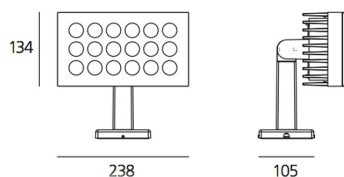

ТЕХНИЧЕСКИЕ ДАННЫЕ ПРОДУКТА

Falange 18 - 54°x6° 4000K

ДИЗАЙН:

Wilmotte & Industries
2012

МАТЕРИАЛЫ:

Painted aluminum, tempered glass

ОПИСАНИЕ:

Adjustable light fixture with direct emission, with high-performance LED light sources. Ground, wall, eaves installation. 2 sizes: 134 x 134, 238 x 134 mm. Composed by adjustable lighting unit and support (housing the wiring). Rotation on the base +/-180°, body tilt +/-100° by means of a graduated metal ring allowing an accurate adjustment. Positioning is maintained by means of locking dowels. Body and support in EN AB44100 aluminium, silicone gaskets. Electronic ballast integrated in the body. Silkscreened tempered glass siliconed to a secondary frame. Wiring to be carried out by means of plug IP 68.

ВЫБРАТЬ

LED

anthracite grey

КОД ПРОДУКТА

NL30001ELW005

Вид светового потока

IP65

ТЕХНИЧЕСКИЕ ДАННЫЕ

ХАРАКТЕРИСТИКИ

Наименование продукции: Falange 18 - 54°x6° 4000K
Код: NL30001ELW005
Цвет: anthracite grey
Материал: Painted aluminum, tempered glass
Серии: Nord Light, Outdoor

РАЗМЕРЫ

Длина: cm 23.8
Ширина: cm 10.5
Высота: cm 21.4

ЛАМПЫ ВКЛЮЧЕНЫ В КОМПЛЕКТ

Категория: LED
Ватт: 44W
Световой поток (lm): 2496lm
Количество: 1 x 16
Типология: 1
Цветовая температура (K): 4000K
Класс: A

LUMINAIR

Watt: 44W
Напряжение: 220-240 Vac

РАЗМЕРЫ

ЦВЕТ