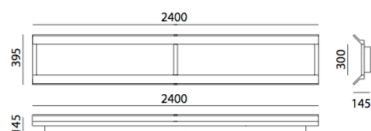

### Gradian 2400x300mm - 4000K - Red

**ДИЗАЙН:**

Wilmotte &amp; Industries

**МАТЕРИАЛЫ:****ОПИСАНИЕ:**

A system of direct-emission panels with two mounting options – ceiling or wall – in individual or multiple configurations. Two sizes: 600x600mm, 1200x300mm High-efficiency xxxx LED technology. The outer frame consists of a set of protruding wings that collect the emitted light, thus ensuring maximum visual comfort with limited contrast between the appliance and its background. Extruded aluminium frame available in 5 colours: white, grey, charcoal, red, blue Complies with the UNIXXXXXX norm, UGR<19.

**ТЕХНИЧЕСКИЕ ДАННЫЕ****ХАРАКТЕРИСТИКИ**

Наименование продукции: Gradian 2400x300mm - 4000K - Red  
Код: M3204N41  
Цвет: Red  
Серии: Architectural

**РАЗМЕРЫ****ЦВЕТ****РАЗМЕРЫ**

Длина: cm 129  
Ширина: cm 3.5  
Высота: cm 69.2  
Вес: kg 13.5  
тест раскаленной проволокой: 850 °