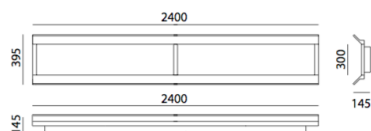

ТЕХНИЧЕСКИЕ ДАННЫЕ ПРОДУКТА

Gradian 2400x300mm - 3000K - Red

**ДИЗАЙН:**

Wilmotte & Industries

МАТЕРИАЛЫ:**ОПИСАНИЕ:**

A system of direct-emission panels with two mounting options – ceiling or wall – in individual or multiple configurations. Two sizes: 600x600mm, 1200x300mm High-efficiency xxxx LED technology. The outer frame consists of a set of protruding wings that collect the emitted light, thus ensuring maximum visual comfort with limited contrast between the appliance and its background. Extruded aluminium frame available in 5 colours: white, grey, charcoal, red, blue Complies with the UNIXXXXXX norm, UGR<19.

ТЕХНИЧЕСКИЕ ДАННЫЕ**ХАРАКТЕРИСТИКИ**

Наименование продукции: Gradian 2400x300mm - 3000K - Red
Код: M3204W41
Цвет: Red
Серии: Architectural

РАЗМЕРЫ**ЦВЕТ****РАЗМЕРЫ**

Длина: cm 129
Ширина: cm 3.5
Высота: cm 69.2
Вес: kg 13.5
тест раскаленной проволокой: 850 °