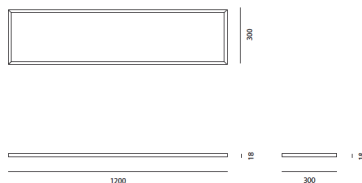

ТЕХНИЧЕСКИЕ ДАННЫЕ ПРОДУКТА

Grafa Stand Alone Structural Module 1200x300 - 4000K

**ДИЗАЙН:**

Wilmotte & Industries
2014

МАТЕРИАЛЫ:**ОПИСАНИЕ:**

Modular system with direct emission and indirect with LED high efficiency. Available in two colors: warm white (3000K), neutral white (4000K) - CRI = 85 (typ.). Installation with suspension. Single mounting, in continuous line by angle (90°), free composition. Dimmable electronic power supply Dali. Materials: structure in extruded aluminum anodized matte, top screen with anti-dust polycarbonate, staples in 6 different tones. Suspension cables in steel with quick adjustment. Complies with EN62471, EN60598-1 and other specific standards.

РАЗМЕРЫ

Длина: cm 120
Ширина: cm 30
Высота: cm 1.8
Вес: kg 4

РАЗМЕРЫ**ЛАМПЫ ВКЛЮЧЕНЫ В КОМПЛЕКТ**

Категория: LED
Ватт: 30W
Световой поток (lm): 4055lm
Типология: 1
Цветовая температура (K): 4000K
Класс: A