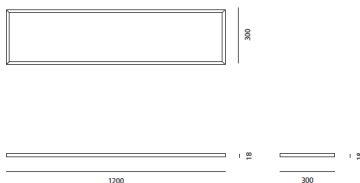

### Grafa Stand Alone Structural Module 1200x300 - 3000K

**ДИЗАЙН:**

Wilmotte & Industries  
2014

**МАТЕРИАЛЫ:****ОПИСАНИЕ:**

Modular system with direct emission and indirect with LED high efficiency. Available in two colors: warm white (3000K), neutral white (4000K) - CRI = 85 (typ.). Installation with suspension. Single mounting, in continuous line by angle (90°), free composition. Dimmable electronic power supply Dali. Materials: structure in extruded aluminum anodized matte, top screen with anti-dust polycarbonate, staples in 6 different tones. Suspension cables in steel with quick adjustment. Complies with EN62471, EN60598-1 and other specific standards.

**РАЗМЕРЫ**

Длина: cm 120  
Ширина: cm 30  
Высота: cm 1.8  
Вес: kg 4

**РАЗМЕРЫ****ЛАМПЫ ВКЛЮЧЕНЫ В КОМПЛЕКТ**

Категория: LED  
Ватт: 30W  
Световой поток (lm): 3789lm  
Типология: 1  
Цветовая температура (K): 3000K  
Класс: A