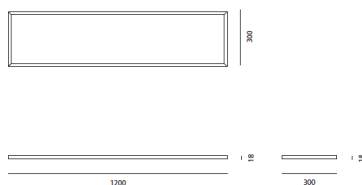

### Grafa System Structural Module 1200x300 - linear - 4000K

**ДИЗАЙН:**

Wilmotte & Industries  
2014

**МАТЕРИАЛЫ:****ОПИСАНИЕ:**

Modular system with direct emission and indirect with LED high efficiency. Available in two colors: warm white (3000K), neutral white (4000K) - CRI = 85 (typ.). Installation with suspension. Single mounting, in continuous line by angle (90°), free composition. Dimmable electronic power supply Dali. Materials: structure in extruded aluminum anodized matte, top screen with anti-dust polycarbonate, staples in 6 different tones. Suspension cables in steel with quick adjustment. Complies with EN62471, EN60598-1 and other specific standards.

**РАЗМЕРЫ**

Длина: cm 120  
Ширина: cm 1.8  
Высота: cm 30  
Вес: kg 4

**РАЗМЕРЫ****ЛАМПЫ ВКЛЮЧЕНЫ В КОМПЛЕКТ**

Категория: LED  
Ватт: 30W  
Световой поток (lm): 4055lm  
Типология: 1  
Цветовая температура (K): 4000K  
Класс: A