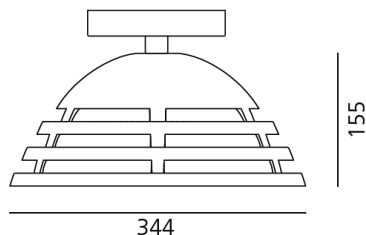

ТЕХНИЧЕСКИЕ ДАННЫЕ ПРОДУКТА

Incipit Ceiling-Big 47W 3000K 38° - Aluminium poli

**ДИЗАЙН:**

Carlotta de Bevilacqua
2014

МАТЕРИАЛЫ:**ОПИСАНИЕ:**

In Incipit, a single manufacturing deed results into a well-calibrated combination of optical, mechanical, and thermal principles - the mainstays of the broad literature on light. Its design is minimal and no-frills. The vertical spokes have a mechanical function and also play a crucial role in conduction of the heat generated by the lighting source. The aluminium-finished version, in both sizes, ensures compliance with the UGR factor (<19) and a luminance of <3000cd/m2 between 65° and 85°, with medium-aperture beams and high yields, by which the appliance is suited for work environments.

ВЫБРАТЬ**КОД ПРОДУКТА**

M3082W00

Вид светового потока

IP20

Dimmable

ТЕХНИЧЕСКИЕ ДАННЫЕ**ХАРАКТЕРИСТИКИ**

Наименование продукции: Incipit Ceiling-Big 47W
3000K 38° - Aluminium poli
Код: M3082W00
Цвет: Aluminium
Серии: Architectural

РАЗМЕРЫ

Высота: cm 15.5
Диаметр: cm 34.4
Вес: kg 3.5

РАЗМЕРЫ**ЛАМПЫ ВКЛЮЧЕНЫ В КОМПЛЕКТ**

Категория: LED
Ватт: 40W
Световой поток (lm): 4525 lm
Типология: 1
Цветовая температура (K): 3000 K
Класс: A

ЦВЕТ**LUMINAIR**