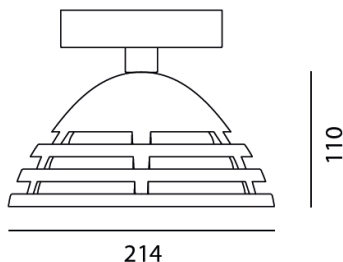

ТЕХНИЧЕСКИЕ ДАННЫЕ ПРОДУКТА

Incipit Ceiling-Small 29W 3000K 56° - Aluminium poli

ДИЗАЙН:

Carlotta de Bevilacqua
2014

МАТЕРИАЛЫ:

ОПИСАНИЕ:

In Incipit, a single manufacturing deed results into a well-calibrated combination of optical, mechanical, and thermal principles - the mainstays of the broad literature on light. Its design is minimal and no-frills. The vertical spokes have a mechanical function and also play a crucial role in conduction of the heat generated by the lighting source. The aluminium-finished version, in both sizes, ensures compliance with the UGR factor (<19) and a luminance of <3000cd/m2 between 65° and 85°, with medium-aperture beams and high yields, by which the appliance is suited for work environments.

ТЕХНИЧЕСКИЕ ДАННЫЕ

ХАРАКТЕРИСТИКИ

Наименование продукции: Incipit Ceiling-Small 29W
3000K 56° - Aluminium poli
Код: M3085W00
Цвет: Aluminium
Серии: Architectural

РАЗМЕРЫ

Высота: cm 11
Диаметр: cm 21.4
Вес: kg 1.5

ЛАМПЫ ВКЛЮЧЕНЫ В КОМПЛЕКТ

Категория: LED
Ватт: 25W
Световой поток (lm): 2718 lm
Типология: 1
Цветовая температура (K): 3000 K
Класс: A

LUMINAIR

Watt: 29W

РАЗМЕРЫ

ЦВЕТ