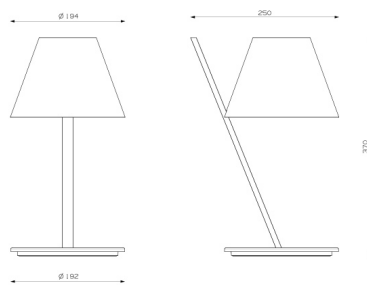

ТЕХНИЧЕСКИЕ ДАННЫЕ ПРОДУКТА

La Petite - Black

ДИЗАЙН:

Quaglio Simonelli
2015

МАТЕРИАЛЫ:

ОПИСАНИЕ:

An archetypal lampshade balanced on a tilted stem. Simple elements, exquisitely combined into an amazing geometric composition, recall basic forms matched with different materials for technological reasons. Despite its plain and simple look, this lamp clearly conveys the skills of Artemide. The lampshade is a lightweight plastic volume closed by two diffusers that produce a pleasant soft direct and indirect light. The joint connects the lampshade with the aluminium stem on a minimal support. These simple elements are combined into a plain and elegant object, where the tilted stem is counterbalanced by the lampshade's volume.

ВЫБРАТЬ

КОД ПРОДУКТА

1751030A

Вид светового потока

20 ☐

ТЕХНИЧЕСКИЕ ДАННЫЕ

ХАРАКТЕРИСТИКИ

Наименование продукции: La Petite - Black
Код: 1751030A
Цвет: Black
Серии: Design

РАЗМЕРЫ

Длина: cm 25
Высота: cm 37
Диаметр: cm 19
Диаметр базы: cm 19

ЛАМПЫ НЕ ВКЛЮЧЕНЫ В КОМПЛЕКТ

☒ LED Категория: LED
Ватт: 6W
Световой поток (lm): 470lm
Типология: 2
Цветовая температура (K): 2700K
Класс: A

LUMINAIR

Watt: 6W

РАЗМЕРЫ

ЦВЕТ