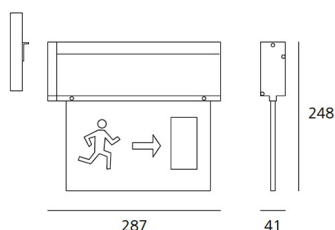

ТЕХНИЧЕСКИЕ ДАННЫЕ ПРОДУКТА

Leb - Bandiera - Emergency

ДИЗАЙН:

Artemide
2012

МАТЕРИАЛЫ:

ОПИСАНИЕ:

Light fixture with high-performance LED light sources. Wall or ceiling installation. Consist of: body, polycarbonate screen, plate for emergency battery pack. Body in aluminium. Polycarbonate screen, 8mm-thick, with customizable serigrsphy. Plate for battery pack in aluminium (emergency version only). Integrated driver. Can operate in signaling mode or emergency mode (always on or emergency only). Integrated Emergency battery pack integrated, 3-hours duration (emergency version). IP Rating IP40. Insulation class I. Technical features of light fixtures in compliance with EN60598-1. Installation must be carried out by specialized personnel. Carefully follow the instructions.

Наименование продукции: Leb - Bandiera - Emergency
Код: NL3200650W0
Серии: Architectural

РАЗМЕРЫ

Длина: cm 28.7
Ширина: cm 4.1
Высота: cm 24.8
Вес: kg 0.7

РАЗМЕРЫ

ЛАМПЫ ВКЛЮЧЕНЫ В КОМПЛЕКТ

LED Категория: LED
Ватт: 2W
Типология: 1
Цветовая температура (K): 5000K