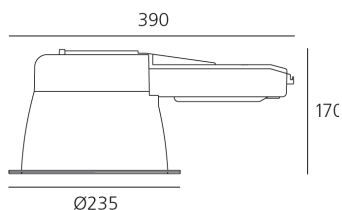

### Luceri 220 Screen Quick Reference - 2x18W + emerg. - Grey

**ДИЗАЙН:**

Artemide

**МАТЕРИАЛЫ:**

Technopolymer

**ОПИСАНИЕ:**

A range of recessed downlights fluorescent lamps. Body made from technopolymers. Reflector in vacuum-metallised polycarbonate with anti-scratch surface treatment. Decorative ring made from aluminium or injection moulded plastic, available in 2 colour options, with or without screen. Fitting is made by one quarter turn rotation. The luceri screen dark light optic ensures a controlled luminance level of less than 200 cd/m<sup>2</sup> for an observation angle of 65° or above with respect to the vertical axis, well within the limits set by standard EN12464-1. Low recess depth for ceilings of 1mm to 35mm thick. Electronic ballast and emergency lighting. Electrical connection by means of quick connectors. Bridging connection possible. Complies with standard EN60598-1 and other specific standards.

Comes complete with open plastic front.  
 IP20= recessed part  
 IP23 = external part

**ВЫБРАТЬ**

FLUO

Grey

**КОД ПРОДУКТА**

L597820

**Вид светового потока**

IP20/23

**ТЕХНИЧЕСКИЕ ДАННЫЕ**
**ХАРАКТЕРИСТИКИ**

Наименование продукции: Luceri 220 Screen Quick Reference - 2x18W + emerg. - Grey  
 Код: L597820  
 Цвет: Grey  
 Материал: Technopolymer  
 Сери: Architectural  
 Окружающая среда: Внутреннее место контракта:

**ОПТИКА**

Вид светового потока: Diffused And Direct

**РАЗМЕРЫ**

Длина: cm 39  
 Диаметр: cm 23.5  
 Глубина встройки: cm 17  
 Форма отверстия: Круглая форма  
 Вес: kg 1.6

**РАЗМЕРЫ**

**ЦВЕТ**

**ЛАМПЫ НЕ ВКЛЮЧЕНЫ В КОМПЛЕКТ**