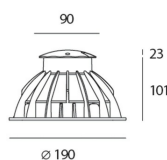

Megara 90 3000K - full

ДИЗАЙН:

Michele De Lucchi
2011

МАТЕРИАЛЫ:

Painted die-cast aluminium with 3-stage outdoor treatment

ОПИСАНИЕ:

Light fixture with high-performance LED light sources. Drive-over recessed floor installation with floorprotruding cap. All the versions are drive-over up to 5000Kg. Due to the low height of the cap, Megara 90 is also suitable for installation in walk-over areas, being careful to avoid areas of direct transit (near walls, buildings, etc.) 3 sizes (90, 150, 220 mm). Composed by body, cap, diffuser, recessing box. Body and cap in painted EN AB44100 aluminium, silicone gaskets; provided with 30 cm-long pre-resined three-pole connection cable (H07RN-F for versions 90 and 150, H05RN-F for version 220). Electronic ballast integrated in the body. Diffuser in UV resistant polycarbonate. Power connection to the mains by means of the IP67 connector supplied with the light fixture, which can be housed in the recessing box and is suitable for cables with a diameter from 5 to 13.3 mm. Fixing to the recessing box is ensured by means of anti-vandal screws TORX. Recessing box for laying in reinforced polymer to be ordered separately. Radial emission beam optic. 1, 2, 4 beam and full configurations. White monochromatic LEDs available in 3 colour temperatures: Warm = 3000K Neutral = 4000K Cold = 6000K Screws in AISI 316 stainless steel. Painted die-cast aluminium with 3-stage outdoor treatment: nanotechnologies, antioxidant primer, polyester paint. Technical features of light fixtures in compliance with EN60598-1 and part 2-13. IP Rating IP65-IP67. ENEC approved. Insulation class I.

РАЗМЕРЫ

РАЗМЕРЫ

Высота:	cm 2.3
Глубина:	cm 10.1
Диаметр:	cm 9
Диаметр отверстия:	cm 19
Глубина встройки:	cm 10.1
Форма отверстия:	Круглая форма
Ударопрочность:	IK10
тест раскаленной проволокой:	NA °

ЦВЕТ