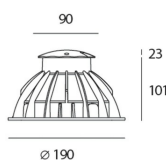

ТЕХНИЧЕСКИЕ ДАННЫЕ ПРОДУКТА

Megara 90 3000K - 4 beam

ДИЗАЙН:

Michele De Lucchi
2011

МАТЕРИАЛЫ:

Painted die-cast aluminium with 3-stage outdoor treatment

ОПИСАНИЕ:

Light fixture with high-performance LED light sources. Drive-over recessed floor installation with floorprotruding cap. All the versions are drive-over up to 5000Kg. Due to the low height of the cap, Megara 90 is also suitable for installation in walk-over areas, being careful to avoid areas of direct transit (near walls, buildings, etc.) 3 sizes (90, 150, 220 mm). Composed by body, cap, diffuser, recessing box. Body and cap in painted EN AB44100 aluminium, silicone gaskets; provided with 30 cm-long pre-resined three-pole connection cable (H07RN-F for versions 90 and 150, H05RN-F for version 220). Electronic ballast integrated in the body. Diffuser in UV resistant polycarbonate. Power connection to the mains by means of the IP67 connector supplied with the light fixture, which can be housed in the recessing box and is suitable for cables with a diameter from 5 to 13.3 mm. Fixing to the recessing box is ensured by means of anti-vandal screws TORX. Recessing box for laying in reinforced polymer to be ordered separately. Radial emission beam optic. 1, 2, 4 beam and full configurations. White monochromatic LEDs available in 3 colour temperatures: Warm = 3000K Neutral = 4000K Cold = 6000K Screws in AISI 316 stainless steel. Painted die-cast aluminium with 3-stage outdoor treatment: nanotechnologies, antioxidant primer, polyester paint. Technical features of light fixtures in compliance with EN60598-1 and part 2-13. IP Rating IP65-IP67. ENEC approved. Insulation class I.

РАЗМЕРЫ

РАЗМЕРЫ

Высота:	cm 2.3
Глубина:	cm 10.1
Диаметр:	cm 9
Диаметр отверстия:	cm 19
Глубина встройки:	cm 10.1
Форма отверстия:	Круглая форма
Ударопрочность:	IK10
тест раскаленной проволокой:	NA °

ЦВЕТ