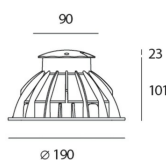

ТЕХНИЧЕСКИЕ ДАННЫЕ ПРОДУКТА

Megara 90 4000K - 2 beams

ДИЗАЙН:

Michele De Lucchi
2011

МАТЕРИАЛЫ:

Painted die-cast aluminium with 3-stage outdoor treatment

ОПИСАНИЕ:

Light fixture with high-performance LED light sources. Drive-over recessed floor installation with floorprotruding cap. All the versions are drive-over up to 5000Kg. Due to the low height of the cap, Megara 90 is also suitable for installation in walk-over areas, being careful to avoid areas of direct transit (near walls, buildings, etc.) 3 sizes (90, 150, 220 mm). Composed by body, cap, diffuser, recessing box. Body and cap in painted EN AB44100 aluminium, silicone gaskets; provided with 30 cm-long pre-resined three-pole connection cable (H07RN-F for versions 90 and 150, H05RN-F for version 220). Electronic ballast integrated in the body. Diffuser in UV resistant polycarbonate. Power connection to the mains by means of the IP67 connector supplied with the light fixture, which can be housed in the recessing box and is suitable for cables with a diameter from 5 to 13.3 mm. Fixing to the recessing box is ensured by means of anti-vandal screws TORX. Recessing box for laying in reinforced polymer to be ordered separately. Radial emission beam optic. 1, 2, 4 beam and full configurations. White monochromatic LEDs available in 3 colour temperatures: Warm = 3000K Neutral = 4000K Cold = 6000K Screws in AISI 316 stainless steel. Painted die-cast aluminium with 3-stage outdoor treatment: nanotechnologies, antioxidant primer, polyester paint. Technical features of light fixtures in compliance with EN60598-1 and part 2-13. IP Rating IP65-IP67. ENEC approved. Insulation class I.

РАЗМЕРЫ

РАЗМЕРЫ

Высота:	cm 2.3
Глубина:	cm 10.1
Диаметр:	cm 9
Диаметр отверстия:	cm 19
Глубина встройки:	cm 10.1
Форма отверстия:	Круглая форма
Ударопрочность:	IK10
тест раскаленной проволокой:	NA °

ЦВЕТ