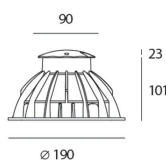

ТЕХНИЧЕСКИЕ ДАННЫЕ ПРОДУКТА

Megara 90 4000K - 1 beam

ДИЗАЙН:

Michele De Lucchi
2011

МАТЕРИАЛЫ:

Painted die-cast aluminium with 3-stage outdoor treatment

ОПИСАНИЕ:

Light fixture with high-performance LED light sources. Drive-over recessed floor installation with floorprotruding cap. All the versions are drive-over up to 5000Kg. Due to the low height of the cap, Megara 90 is also suitable for installation in walk-over areas, being careful to avoid areas of direct transit (near walls, buildings, etc.) 3 sizes (90, 150, 220 mm). Composed by body, cap, diffuser, recessing box. Body and cap in painted EN AB44100 aluminium, silicone gaskets; provided with 30 cm-long pre-resined three-pole connection cable (H07RN-F for versions 90 and 150, H05RN-F for version 220). Electronic ballast integrated in the body. Diffuser in UV resistant polycarbonate. Power connection to the mains by means of the IP67 connector supplied with the light fixture, which can be housed in the recessing box and is suitable for cables with a diameter from 5 to 13.3 mm. Fixing to the recessing box is ensured by means of anti-vandal screws TORX. Recessing box for laying in reinforced polymer to be ordered separately. Radial emission beam optic. 1, 2, 4 beam and full configurations. White monochromatic LEDs available in 3 colour temperatures: Warm = 3000K Neutral = 4000K Cold = 6000K Screws in AISI 316 stainless steel. Painted die-cast aluminium with 3-stage outdoor treatment: nanotechnologies, antioxidant primer, polyester paint. Technical features of light fixtures in compliance with EN60598-1 and part 2-13. IP Rating IP65-IP67. ENEC approved. Insulation class I.

РАЗМЕРЫ

РАЗМЕРЫ

Высота:	cm 2.3
Глубина:	cm 10.1
Диаметр:	cm 9
Диаметр отверстия:	cm 19
Глубина встройки:	cm 10.1
Форма отверстия:	Круглая форма
Ударопрочность:	IK10
тест раскаленной проволокой:	NA °

ЦВЕТ