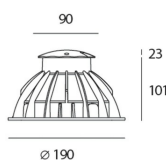

ТЕХНИЧЕСКИЕ ДАННЫЕ ПРОДУКТА

Megara 90 3000K - 1 beam

ДИЗАЙН:

Michele De Lucchi
2011

МАТЕРИАЛЫ:

Painted die-cast aluminium with 3-stage outdoor treatment

ОПИСАНИЕ:

Light fixture with high-performance LED light sources. Drive-over recessed floor installation with floorprotruding cap. All the versions are drive-over up to 5000Kg. Due to the low height of the cap, Megara 90 is also suitable for installation in walk-over areas, being careful to avoid areas of direct transit (near walls, buildings, etc.) 3 sizes (90, 150, 220 mm). Composed by body, cap, diffuser, recessing box. Body and cap in painted EN AB44100 aluminium, silicone gaskets; provided with 30 cm-long pre-resined three-pole connection cable (H07RN-F for versions 90 and 150, H05RN-F for version 220). Electronic ballast integrated in the body. Diffuser in UV resistant polycarbonate. Power connection to the mains by means of the IP67 connector supplied with the light fixture, which can be housed in the recessing box and is suitable for cables with a diameter from 5 to 13.3 mm. Fixing to the recessing box is ensured by means of anti-vandal screws TORX. Recessing box for laying in reinforced polymer to be ordered separately. Radial emission beam optic. 1, 2, 4 beam and full configurations. White monochromatic LEDs available in 3 colour temperatures: Warm = 3000K Neutral = 4000K Cold = 6000K Screws in AISI 316 stainless steel. Painted die-cast aluminium with 3-stage outdoor treatment: nanotechnologies, antioxidant primer, polyester paint. Technical features of light fixtures in compliance with EN60598-1 and part 2-13. IP Rating IP65-IP67. ENEC approved. Insulation class I.

РАЗМЕРЫ

РАЗМЕРЫ

Высота:	cm 2.3
Глубина:	cm 10.1
Диаметр:	cm 9
Диаметр отверстия:	cm 19
Глубина встройки:	cm 10.1
Форма отверстия:	Круглая форма
Ударопрочность:	IK10
тест раскаленной проволокой:	NA °

ЦВЕТ