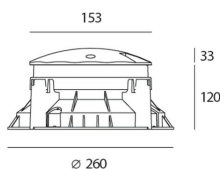

ТЕХНИЧЕСКИЕ ДАННЫЕ ПРОДУКТА

Megara 150 3000K - full

ДИЗАЙН:

Michele De Lucchi
2011

МАТЕРИАЛЫ:

Painted die-cast aluminium with 3-stage outdoor treatment

ОПИСАНИЕ:

Light fixture with high-performance LED light sources. Drive-over recessed floor installation with floorprotruding cap. All the versions are drive-over up to 5000Kg. Due to the low height of the cap, Megara 90 is also suitable for installation in walk-over areas, being careful to avoid areas of direct transit (near walls, buildings, etc.) 3 sizes (90, 150, 220 mm). Composed by body, cap, diffuser, recessing box. Body and cap in painted EN AB44100 aluminium, silicone gaskets; provided with 30 cm-long pre-resined three-pole connection cable (H07RN-F for versions 90 and 150, H05RN-F for version 220). Electronic ballast integrated in the body. Diffuser in UV resistant polycarbonate. Power connection to the mains by means of the IP67 connector supplied with the light fixture, which can be housed in the recessing box and is suitable for cables with a diameter from 5 to 13.3 mm. Fixing to the recessing box is ensured by means of anti-vandal screws TORX. Recessing box for laying in reinforced polymer to be ordered separately. Radial emission beam optic. 1, 2, 4 beam and full configurations. White monochromatic LEDs available in 3 colour temperatures: Warm = 3000K Neutral = 4000K Cold = 6000K Screws in AISI 316 stainless steel. Painted die-cast aluminium with 3-stage outdoor treatment: nanotechnologies, antioxidant primer, polyester paint. Technical features of light fixtures in compliance with EN60598-1 and part 2-13. IP Rating IP65-IP67. ENEC approved. Insulation class I.

РАЗМЕРЫ

РАЗМЕРЫ

Высота:	cm 3.3
Глубина:	cm 12
Диаметр:	cm 15.3
Диаметр отверстия:	cm 26
Глубина встройки:	cm 12
Форма отверстия:	Круглая форма
Ударопрочность:	IK10
тест раскаленной проволокой:	NA °

ЦВЕТ

ЛАМПЫ ВКЛЮЧЕНЫ В КОМПЛЕКТ