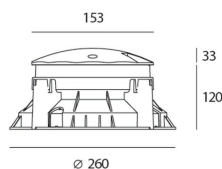

ТЕХНИЧЕСКИЕ ДАННЫЕ ПРОДУКТА

Megara 150 3000K - 4 beams

ДИЗАЙН:

Michele De Lucchi
2011

МАТЕРИАЛЫ:

Painted die-cast aluminium with 3-stage outdoor treatment

ОПИСАНИЕ:

Light fixture with high-performance LED light sources. Drive-over recessed floor installation with floorprotruding cap. All the versions are drive-over up to 5000Kg. Due to the low height of the cap, Megara 90 is also suitable for installation in walk-over areas, being careful to avoid areas of direct transit (near walls, buildings, etc.) 3 sizes (90, 150, 220 mm). Composed by body, cap, diffuser, recessing box. Body and cap in painted EN AB44100 aluminium, silicone gaskets; provided with 30 cm-long pre-resined three-pole connection cable (H07RN-F for versions 90 and 150, H05RN-F for version 220). Electronic ballast integrated in the body. Diffuser in UV resistant polycarbonate. Power connection to the mains by means of the IP67 connector supplied with the light fixture, which can be housed in the recessing box and is suitable for cables with a diameter from 5 to 13.3 mm. Fixing to the recessing box is ensured by means of anti-vandal screws TORX. Recessing box for laying in reinforced polymer to be ordered separately. Radial emission beam optic. 1, 2, 4 beam and full configurations. White monochromatic LEDs available in 3 colour temperatures: Warm = 3000K Neutral = 4000K Cold = 6000K Screws in AISI 316 stainless steel. Painted die-cast aluminium with 3-stage outdoor treatment: nanotechnologies, antioxidant primer, polyester paint. Technical features of light fixtures in compliance with EN60598-1 and part 2-13. IP Rating IP65-IP67. ENEC approved. Insulation class I.

РАЗМЕРЫ

РАЗМЕРЫ

| | |
|------------------------------|---------------|
| Высота: | cm 3.3 |
| Глубина: | cm 12 |
| Диаметр: | cm 15.3 |
| Диаметр отверстия: | cm 26 |
| Глубина встройки: | cm 12 |
| Форма отверстия: | Круглая форма |
| Ударопрочность: | IK10 |
| тест раскаленной проволокой: | NA ° |